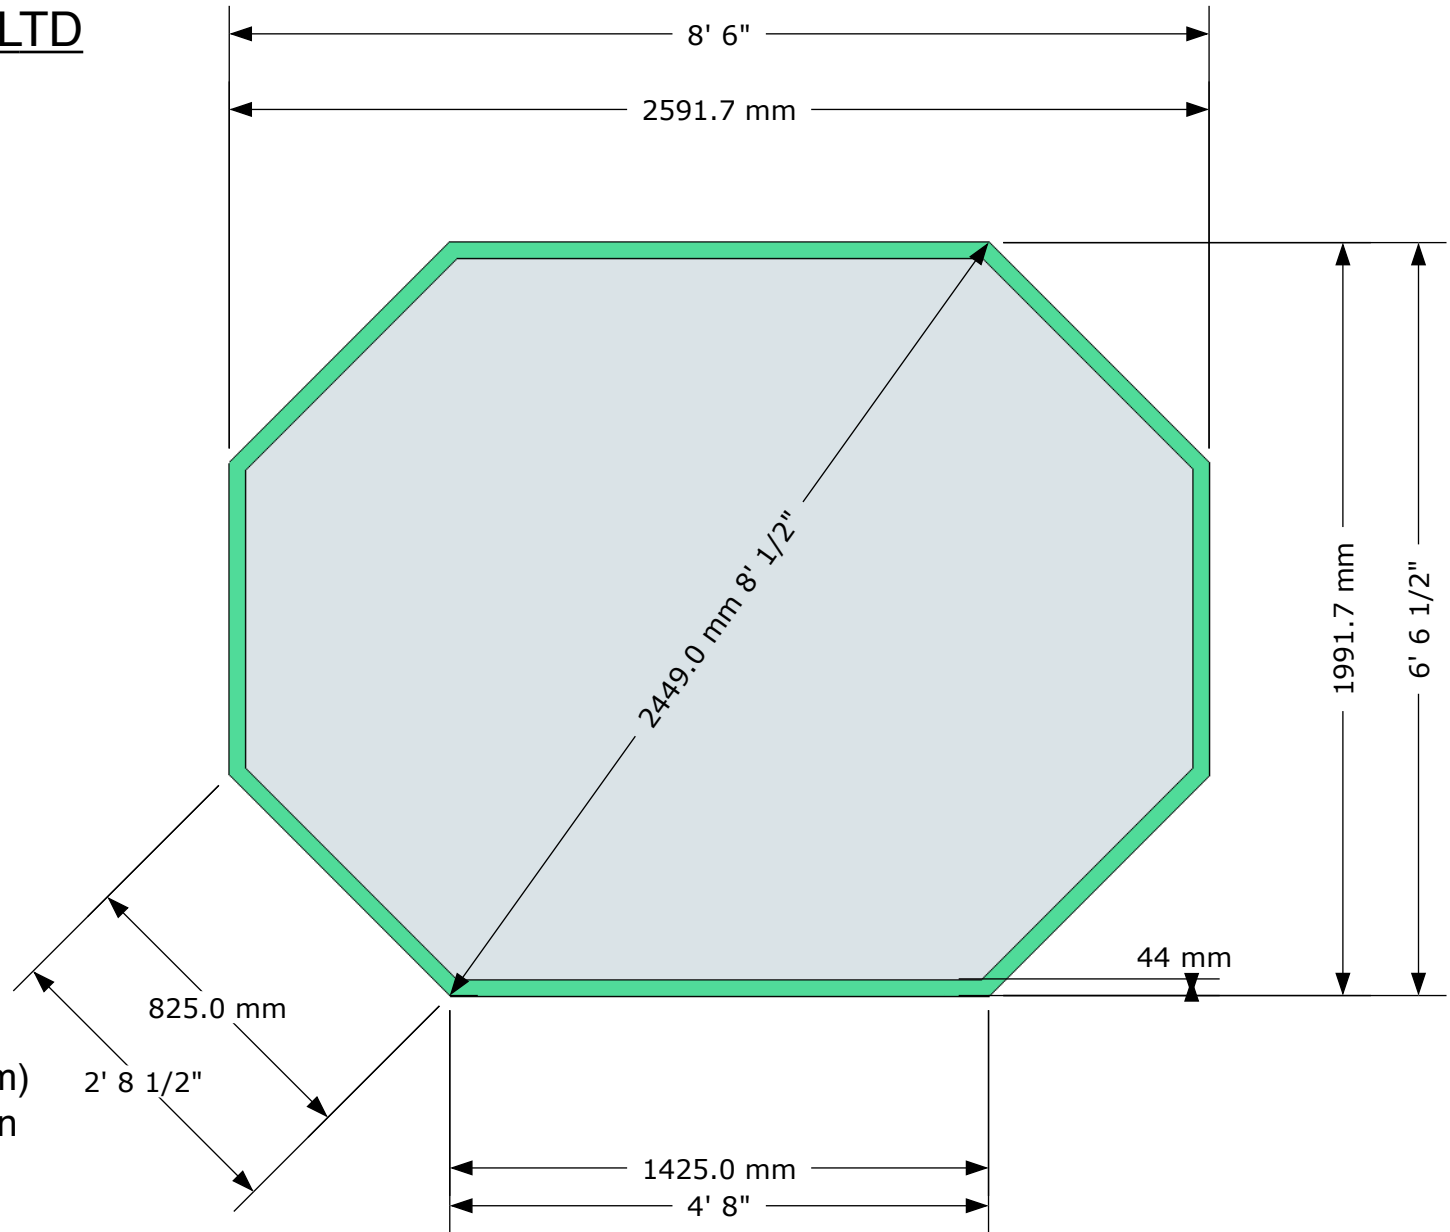

Woodpecker Joinery UK LTD

Stramshall Greenhouse External Measurements

- Dimensions show external measurements of Greenhouse.

- Eaves height of Greenhouse 2000mm, 6'4".

- Total height of Greenhouse 2438 mm ,8'.

- The base should be 4",(100mm) wider than the outside dimension of the Greenhouse.

- IT IS IMPORTANT TO ENSURE THAT ALL BASES ARE SQUARE AND FLAT.

Drawing Scale 1:20mm